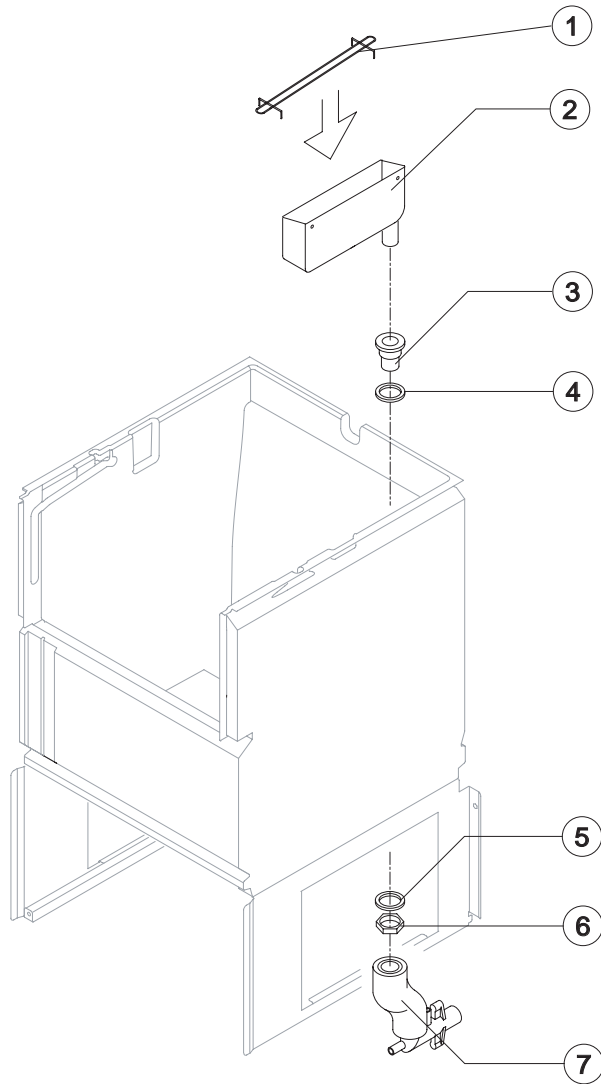

Common Parts

Ref.	Spare Description	Code
1	Water Collecting Basin Slide	12089
2	Water Collecting Basin	10552
3	Water Outlet Nipple	10472
4	Silicone Gasket	13006
5	Semirigid Polyethylene Gasket	13007
6	Bin Discharge Nut	10096

Parts for Air-Cooled Version Only

Ref.	Spare Description	Code
7	Discharges Manifold	C10006

Parts for Water-Cooled Version Only

Ref.	Spare Description	Code
7	Discharges Manifold	C26452