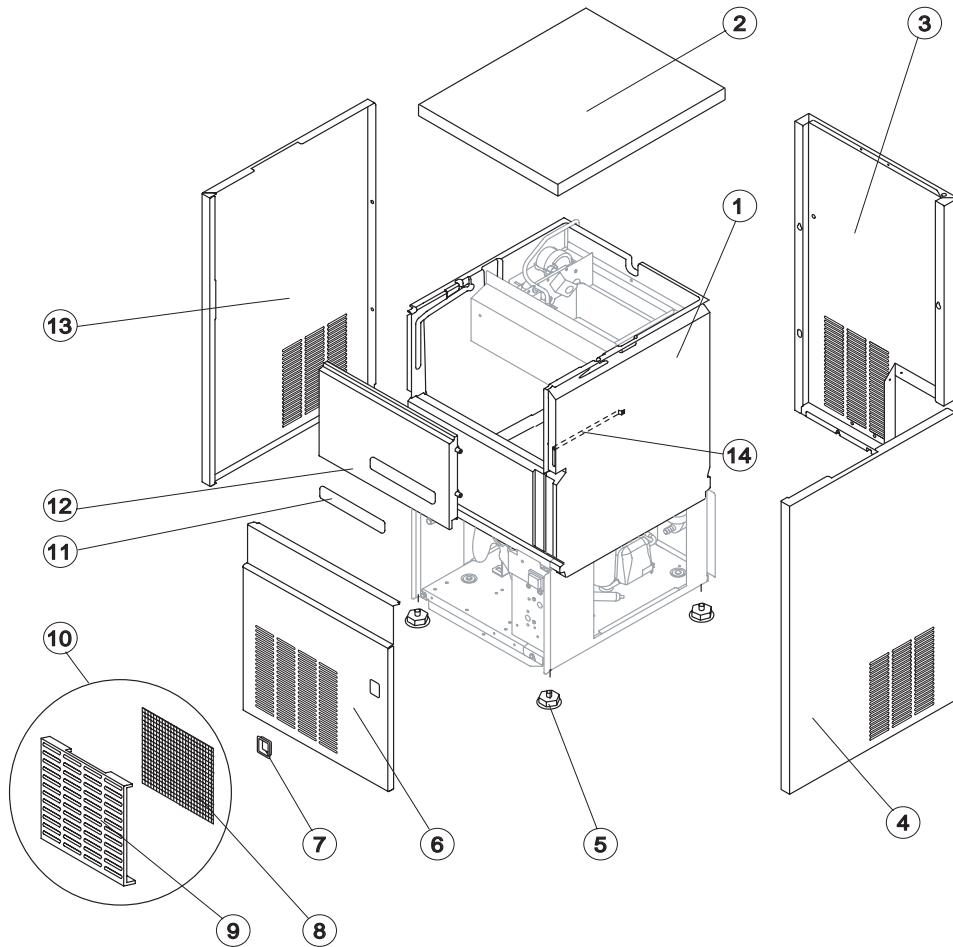

SHELL ASSY

COOLING SYSTEM

HYDRAULIC CIRCUIT

EVAPORATOR SUPPORT

ELECTRIC PARTS

Ref.	Spare Description	Code
1	Foamed Basin	C11135
2	Top Assembly	C221374
3	Grey Rear Side Panel	C21408
4	Right Side Panel	221412
5	Foot	10557
6	Front Panel	C221479
7	On-Off switch Frame	10696
8	Filter	18243
9	Grid	10697
10	Grid Assembly	C10697
11	Resinated Logo	241330
12	Door Assembly	C10358
13	Left Side Panel	221411
14	Bulbe-Holder Pipe	20995

Rev. 00 - 24/05/2018

Rev. 00 - 24/05/2018

Common Parts

Ref.	Spare Description	Code
3*	Molecular Drier	14009
5	Evaporator Cover Panel	10486
6	Evaporator	D14687
7	Compressor	231127
8*	Hot Gas Valve Coil	231294
9*	Hot Gas Valve Body	201129
10	Suctin Line	for the spare parts code give us the s/n.