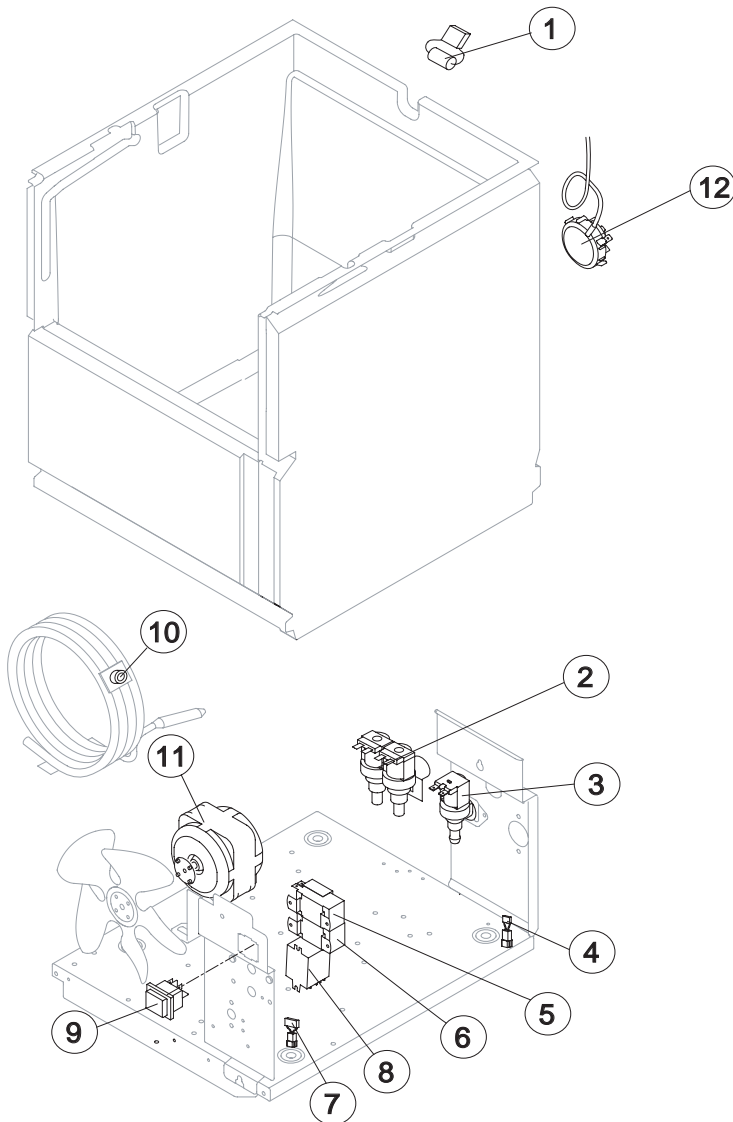

SHELL ASSY

COOLING SYSTEM

HYDRAULIC CIRCUIT

EVAPORATOR SUPPORT

ELECTRIC PARTS

Ref.	Spare Description	Code
1	Foamed Basin	C11135
2	Top Assembly	C221374
3	Grey Rear Side Panel	C21408
4	Right Side Panel	221412
5	Foot	10557
6	Front Panel	C221479
7	On-Off switch Frame	10696
8	Filter	18243
9	Grid	10697
10	Grid Assembly	C10697
11	Resinated Logo	241330
12	Door Assembly	C10358
13	Left Side Panel	221411
14	Bulbe-Holder Pipe	20995

Ref.	Spare Description	Code
1	Water Collecting Basin Slide	12089
2	Water Collecting Basin	10552
3	Water Outlet Nipple	10472
4	Silicone Gasket	13006
5	Semirigid Polyethylene Gasket	13007
6	Bin Discharge Nut	10096

Parts for Air-Cooled Version Only

Ref.	Spare Description	Code
7	Discharges Manifold	C10006

Parts for Water-Cooled Version Only

Ref.	Spare Description	Code
7	Discharges Manifold	C26452

Ref.	Spare Description	Code
1*	Gearmotor (Paddles)	23937
2	Shaft Stop Ring	20227
3	Self-Lubricating Bush 06/06	20230
4*	Shaft with Paddles	20969
5	Internal Slide Bin	12087
6*	Water Basin with Pivot	C10590
7	Self-Lubricating Bush 12/07	20231
8*	Air Trap with Pipe	C10537
9	Gearmotor (Paddles) Protection	10483
10*	Microswitch (Paddles - NO)	23804
11	Switch Shimming Ring	10250
12*	2 Microswitches (Basin - NC) Support Assembly	C26747
13*	Gearmotor (Turnover Basin) with support Assy	C26746
14	Shaft Pin for Gearmotor (Turnover Basin)	20814
15	Special Ring	20808
16	Spring (Gearmotor Support)	20809
17	Threaded Pivot	20807
18	Evaporator Support Plate Assembly	C221174
19	Front Basin Cover	221205

Rev. 00 - 24/05/2018

Common Parts

Ref.	Spare Description	Code
1*	Capacitor 0,068μF	C23798
4	Anti Radio Interference Filter	C23458
5*	Condenser Pressure Switch	231123
6*	Bin Thermostat	R23005
8*	Relay	23190
9*	Green Light Switch(On-Off)	23327
12*	Water Level Pressure Switch	23870