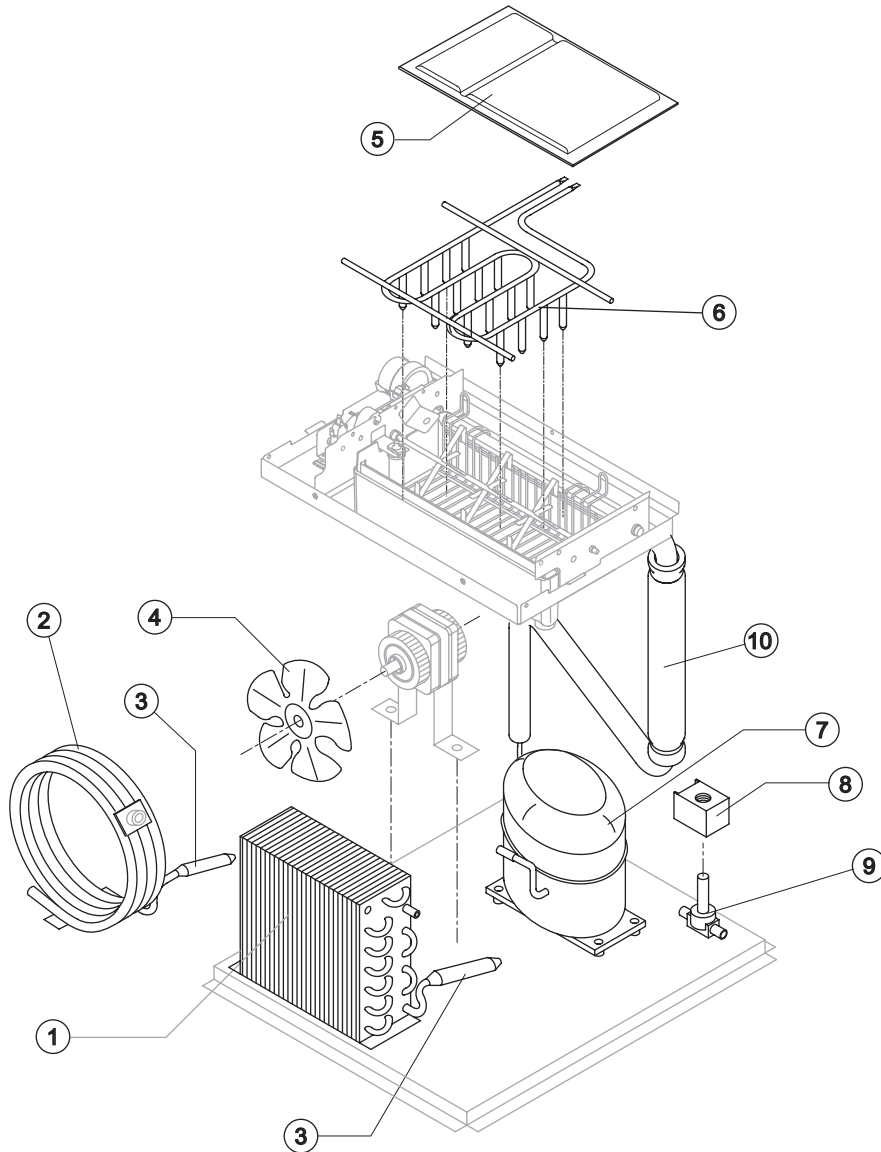

SHELL ASSY

COOLING SYSTEM

HYDRAULIC CIRCUIT

EVAPORATOR SUPPORT

ELECTRIC PARTS

Ref.	Spare Description	Code
1	Foamed Basin	C11135
2	Top Assembly	C221374
3	Grey Rear Side Panel	C21408
4	Right Side Panel	221412
5	Foot	10557
6	Front Panel	C221479
7	On-Off switch Frame	10696
8	Filter	18243
9	Grid	10697
10	Grid Assembly	C10697
11	Resinated Logo	241330
12	Door Assembly	C10358
13	Left Side Panel	221411
14	Bulbe-Holder Pipe	20995

Rev. 00 - 24/05/2018

Rev. 00 - 24/05/2018

Common Parts

Ref.	Spare Description	Code
3*	Molecular Drier	14009
5	Evaporator Cover Panel	10486
6	Evaporator	D14687
7	Compressor	231127
8*	Hot Gas Valve Coil	231294
9*	Hot Gas Valve Body	201129
10	Suctin Line	for the spare parts code give us the s/n.

Ref.	Spare Description	Code
1	Water Collecting Basin Slide	12089
2	Water Collecting Basin	10552
3	Water Outlet Nipple	10472
4	Silicone Gasket	13006
5	Semirigid Polyethylene Gasket	13007
6	Bin Discharge Nut	10096

Parts for Air-Cooled Version Only

Ref.	Spare Description	Code
7	Discharges Manifold	C10006

Parts for Water-Cooled Version Only

Ref.	Spare Description	Code
7	Discharges Manifold	C26452

Ref.	Spare Description	Code
1*	Gearmotor (Paddles)	23937
2	Shaft Stop Ring	20227
3	Self-Lubricating Bush 06/06	20230
4*	Shaft with Paddles	20969
5	Internal Slide Bin	12087
6*	Water Basin with Pivot	C10590
7	Self-Lubricating Bush 12/07	20231
8*	Air Trap with Pipe	C10537
9	Gearmotor (Paddles) Protection	10483
10*	Microswitch (Paddles - NO)	23804
11	Switch Shimming Ring	10250
12*	2 Microswitches (Basin - NC) Support Assembly	C26747
13*	Gearmotor (Turnover Basin) with support Assy	C26746
14	Shaft Pin for Gearmotor (Turnover Basin)	20814
15	Special Ring	20808
16	Spring (Gearmotor Support)	20809
17	Threaded Pivot	20807
18	Evaporator Support Plate Assembly	C221174
19	Front Basin Cover	221205