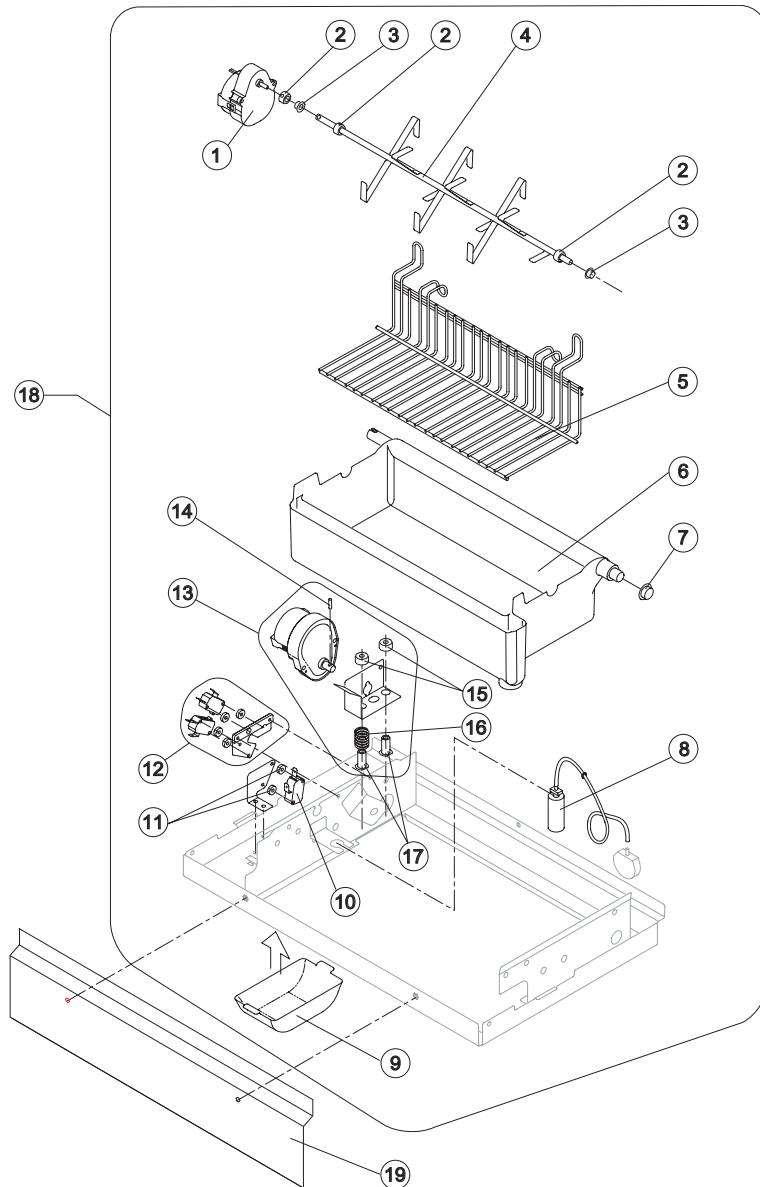

SHELL ASSY

COOLING SYSTEM

HYDRAULIC CIRCUIT

EVAPORATOR SUPPORT

ELECTRIC PARTS

Ref.	Spare Description	Code
1	Foamed Basin	C11135
2	Top Assembly	C221374
3	Grey Rear Side Panel	C21408
4	Right Side Panel	221412
5	Foot	10557
6	Front Panel	C221479
7	On-Off switch Frame	10696
8	Filter	18243
9	Grid	10697
10	Grid Assembly	C10697
11	Resinated Logo	241330
12	Door Assembly	C10358
13	Left Side Panel	221411
14	Bulbe-Holder Pipe	20995

Rev. 00 - 24/05/2018

Rev. 00 - 24/05/2018

Common Parts

Ref.	Spare Description	Code
3*	Molecular Drier	14009
5	Evaporator Cover Panel	10486
6	Evaporator	D14687
7	Compressor	231127
8*	Hot Gas Valve Coil	231294
9*	Hot Gas Valve Body	201129
10	Suctin Line	for the spare parts code give us the s/n.

Ref.	Spare Description	Code
1	Water Collecting Basin Slide	12089
2	Water Collecting Basin	10552
3	Water Outlet Nipple	10472
4	Silicone Gasket	13006
5	Semirigid Polyethylene Gasket	13007
6	Bin Discharge Nut	10096

Parts for Air-Cooled Version Only

Ref.	Spare Description	Code
7	Discharges Manifold	C10006

Parts for Water-Cooled Version Only

Ref.	Spare Description	Code
7	Discharges Manifold	C26452

Ref.	Spare Description	Code
1*	Gearmotor (Paddles)	23937
2	Shaft Stop Ring	20227
3	Self-Lubricating Bush 06/06	20230
4*	Shaft with Paddles	20969
5	Internal Slide Bin	12087
6*	Water Basin with Pivot	C10590
7	Self-Lubricating Bush 12/07	20231
8*	Air Trap with Pipe	C10537
9	Gearmotor (Paddles) Protection	10483
10*	Microswitch (Paddles - NO)	23804
11	Switch Shimming Ring	10250
12*	2 Microswitches (Basin - NC) Support Assembly	C26747
13*	Gearmotor (Turnover Basin) with support Assy	C26746
14	Shaft Pin for Gearmotor (Turnover Basin)	20814
15	Special Ring	20808
16	Spring (Gearmotor Support)	20809
17	Threaded Pivot	20807
18	Evaporator Support Plate Assembly	C221174
19	Front Basin Cover	221205