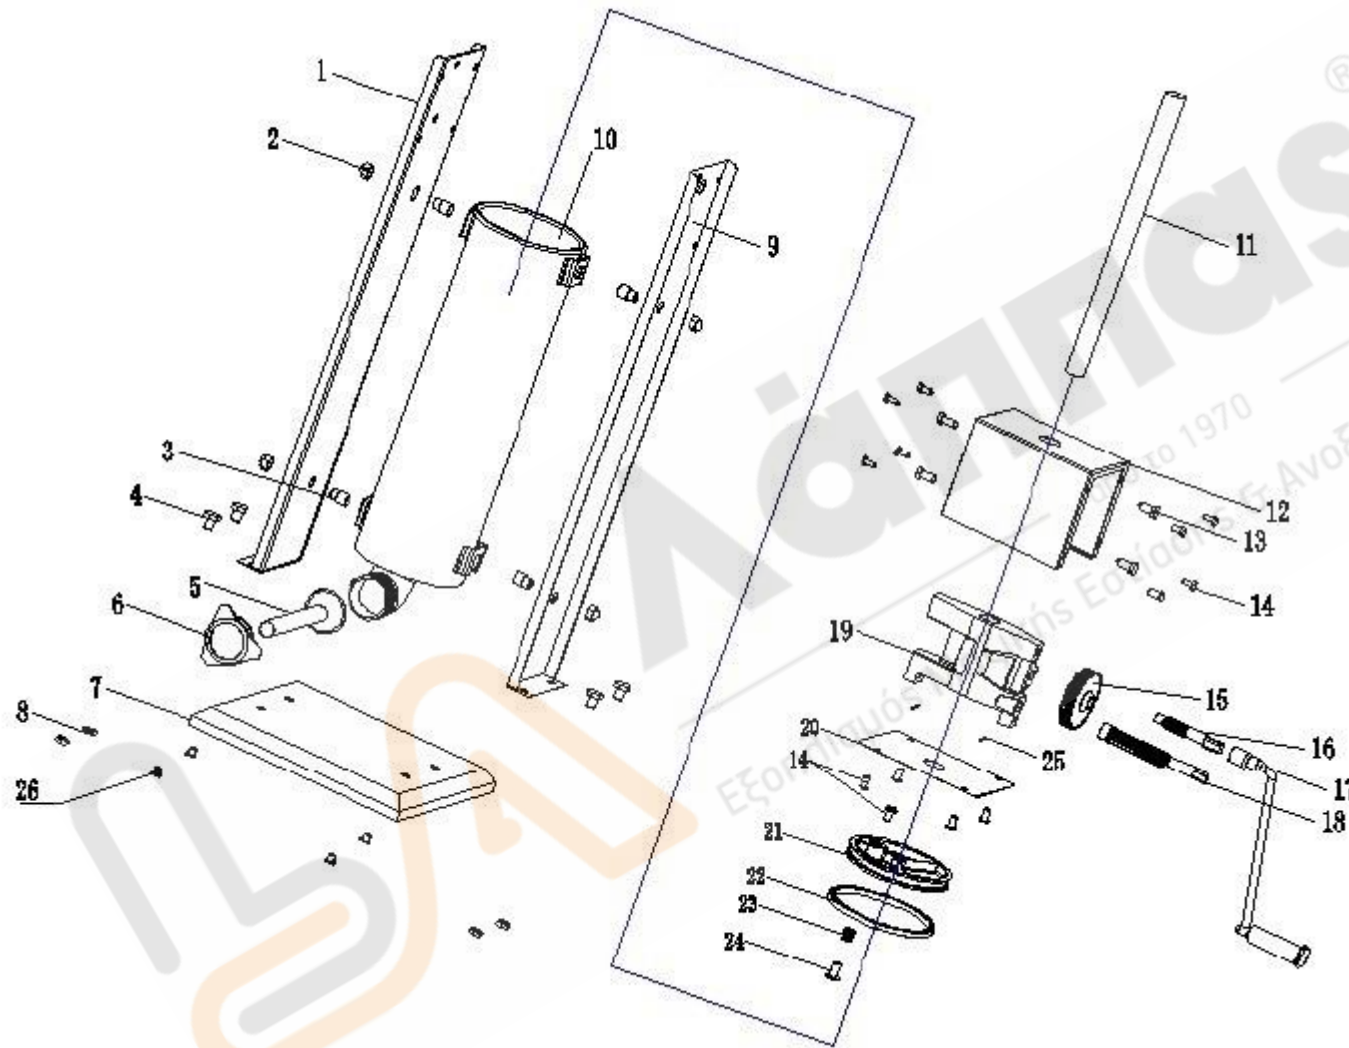

**EXPLODED VIEW
MAXIMA VERTICAL SAUSAGE FILLER**

PARTS LIST

1. Stainless Steel Frame (L)
2. Cap Nut
3. Hexagon Bolt
4. Hexagon Nut
5. Nozzle
6. Trefoil Nut
7. Base Plate
8. Hexagon Nut
9. Stainless Steel Frame (R)
10. Stainless Steel Cylinder
11. Rack Shaft
12. Gearbox Cover
13. Screw
14. Screw
15. Gear
16. Gear Shaft (Small)
17. Hand Crank
18. Gear Shaft (Large)
19. Gear Seat
20. Gearbox Base
21. Plunger
22. Gasket
23. Spring
24. Plug
25. Round Pin
26. Rubber Foot