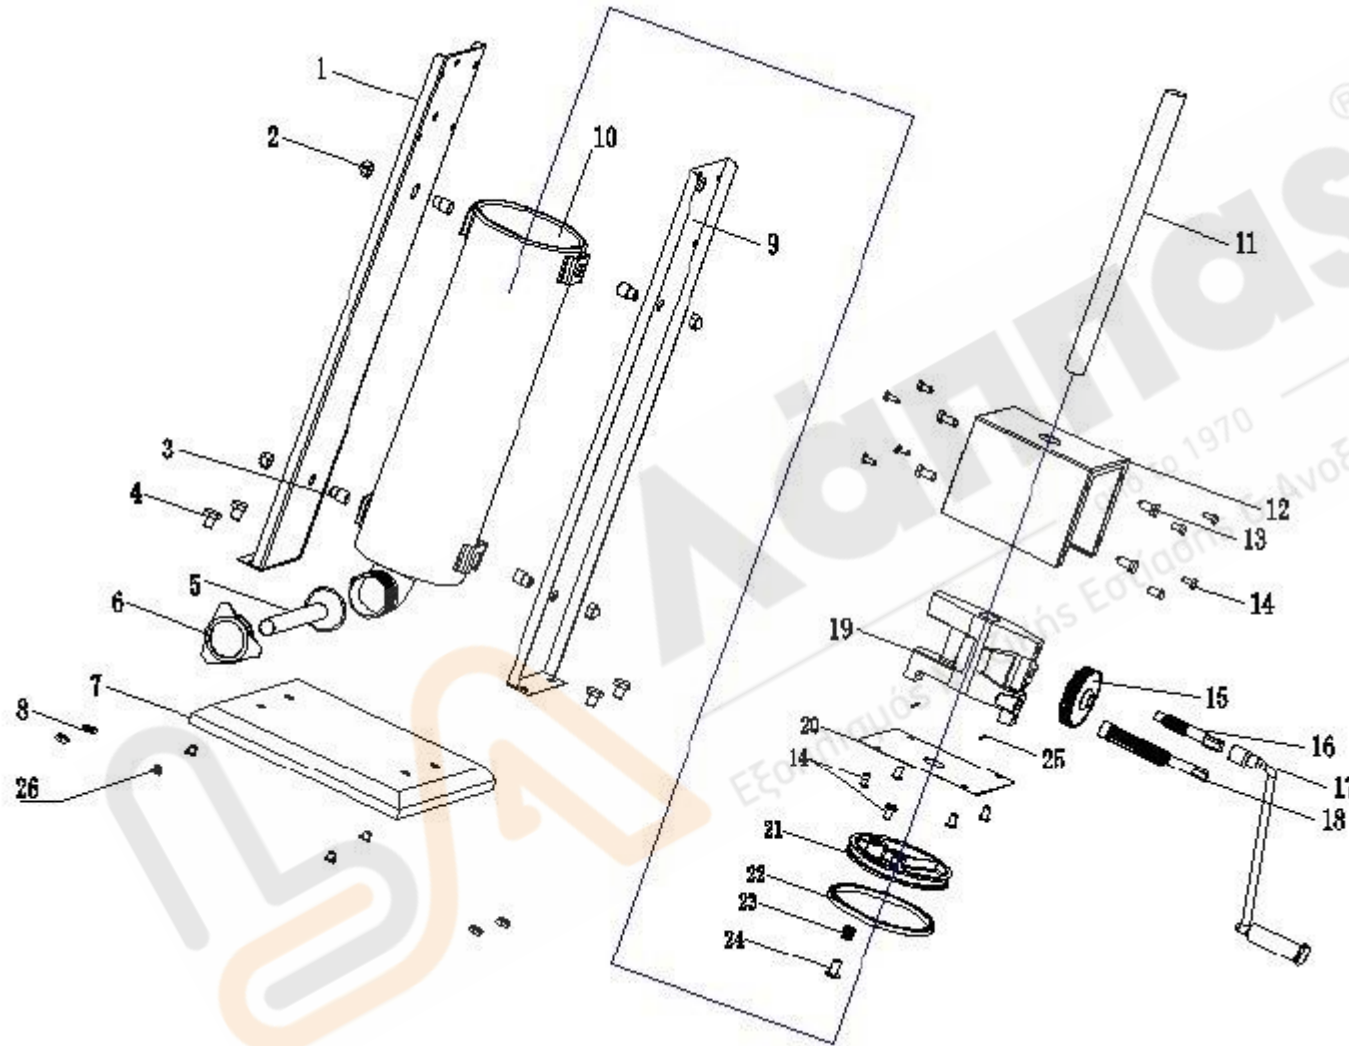

**EXPLODED VIEW
MAXIMA VERTICAL CHURROS
FILLER**

PARTS LIST

1. Stainless Steel Frame (L)
2. Cap Nut
3. Hexagon Bolt
4. Hexagon Nut
5. Nozzle
6. Trefoil Nut
7. Base Plate
8. Hexagon Nut
9. Stainless Steel Frame (R)
10. Stainless Steel Cylinder
11. Rack Shaft
12. Gearbox Cover
13. Screw
14. Screw
15. Gear
16. Gear Shaft (Small)
17. Hand Crank
18. Gear Shaft (Large)
19. Gear Seat
20. Gearbox Base
21. Plunger
22. Gasket
23. Spring
24. Plug
25. Round Pin
26. Rubber Foot