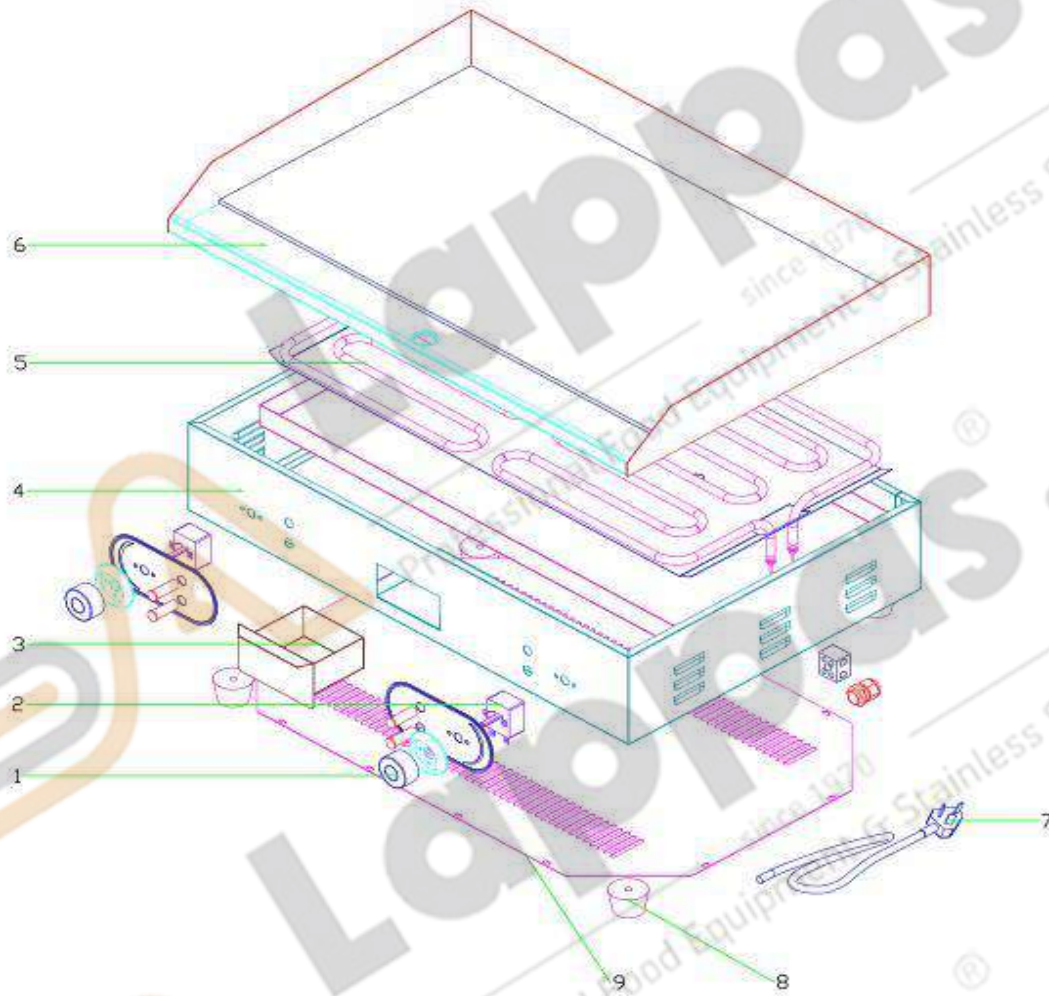

Explosive drawing LP-820B

Part list:

1.Knob 2.Thermostat 3.Oil box 4.Body box 5.Heating element

6.Plate 7.Cable Plug 8.Feet 8.Bottom cover