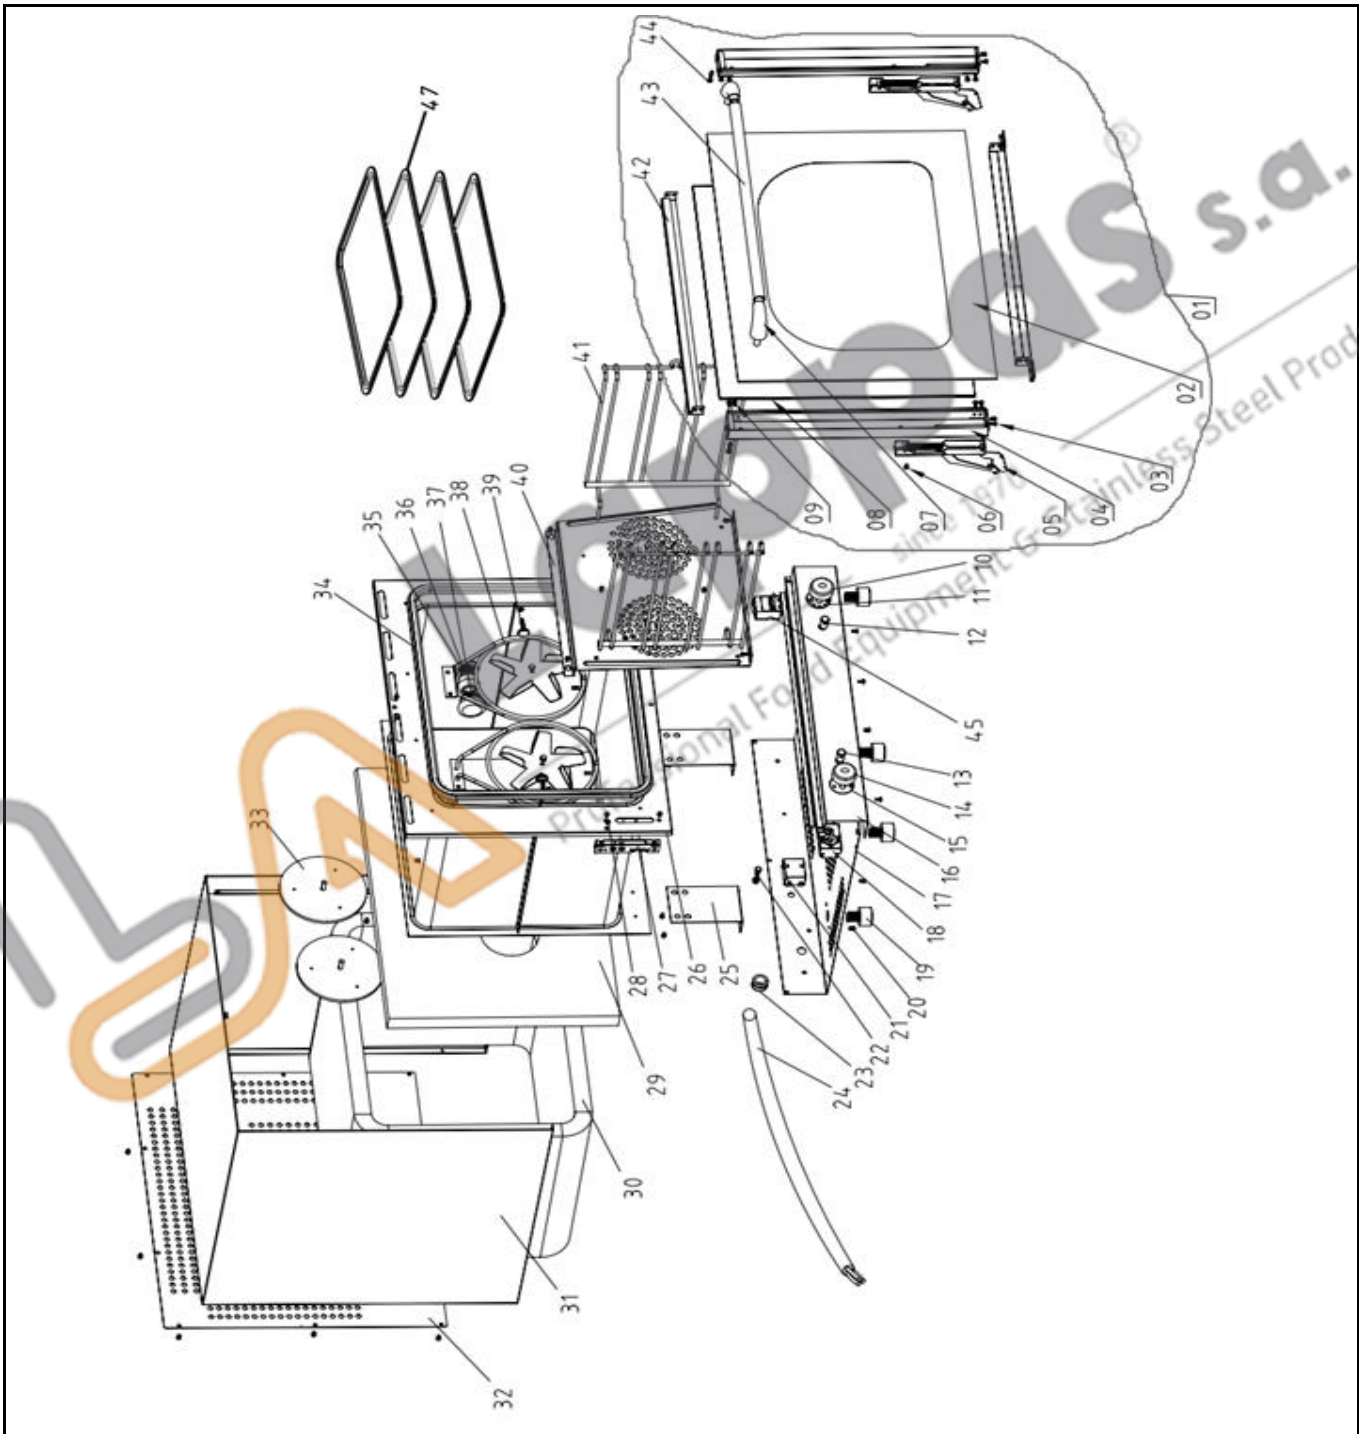

Bill of materials (BOM)

 <p>Hendi B.V. Steenoven 21 3911 TX Rhenen The Netherlands</p>	Batch #	Appliance part#
	663194 and up	227060
	Description	
Convection Oven H90		

Date	03-10-2017	Revision #	Revision version
Revision	First bill of materials (BOM)		

Item	Description	Part#	Quantity	Remark	Picture
1	Door assembly complete	942901	1	Incl item 2,3,4,5,6,7,8,9,42,43,44	
2	Door glass	nss	1	Available as 942901	
3	Plate screw 4.0x8mm	nss	2	Available as 942901	
4	Door frame (left/right)	nss	2	Available as 942901	
5	Hinge	942918	2	Also in assembly 942901	
6	Countersunk screw M5x15	nss	2	Available as 942901	
7	Bracket handle	nss	2	Available as 942901	
8	Inner door glass	nss	1	Available as 942901	
9	Plate screw 4.0x8mm	nss	8	Available as 942901	
10	Knob thermostat	225349	1		
11	Bolt	n/a	2		
12	Indicator light green	942925	1		
13	Indicator light green	942925	1		
14	Knob timer	225349	1		
15	Bolt	n/a	2		
16	Display panel	n/a	1		
17	Bottom cover	n/a	1		
18	Timer 120'	942932	1		
19	Feet	942949	4		
20	Plate screw 4.0x8mm	n/a	10		
21	Hi-limiter	942956	1		
22	Equipotential terminal	n/a	1		
23	Cord inlet with retainer	942963	1		
24	Powerchord	930045	1		
25	Bracket	n/a	4		
26	Oven chamber	n/a	1		
27	Holder hinge	942970	2	(2pcs as one set)	
28	Truss screw M5x10mm	n/a	4		
29	Insulation	n/a	1		
30	Insulation	n/a	1		
31	Housing	n/a	1		
32	Back cover	n/a	1		
33	Fan motor incl fan	942987	2		
34	Door gasket	943083	1		
35	Lamp fitting	n/a	1		
36	Light bulb 15W	904947	1		
37	Lamp cover	942994	1		
38	Element 230V 1260W	943007	2		
39	Bolt M5x15 (for lateral support)	943014	2		
40	Deflector plate	n/a	1		
41	Lateral tray support	943021	2		
42	Glass plate holder	nss	2	Available as 942901	
43	Door handle	943038	1	Incl item 7,8 also in set 942901	
44	Countersunk screw M5x70	nss	2	Available as 943038 and 942901	
45	Thermostat	943045	1		
46	Metal Ring	n/a	1	* Not shown on exploded view	
47	Tray	943380	4		