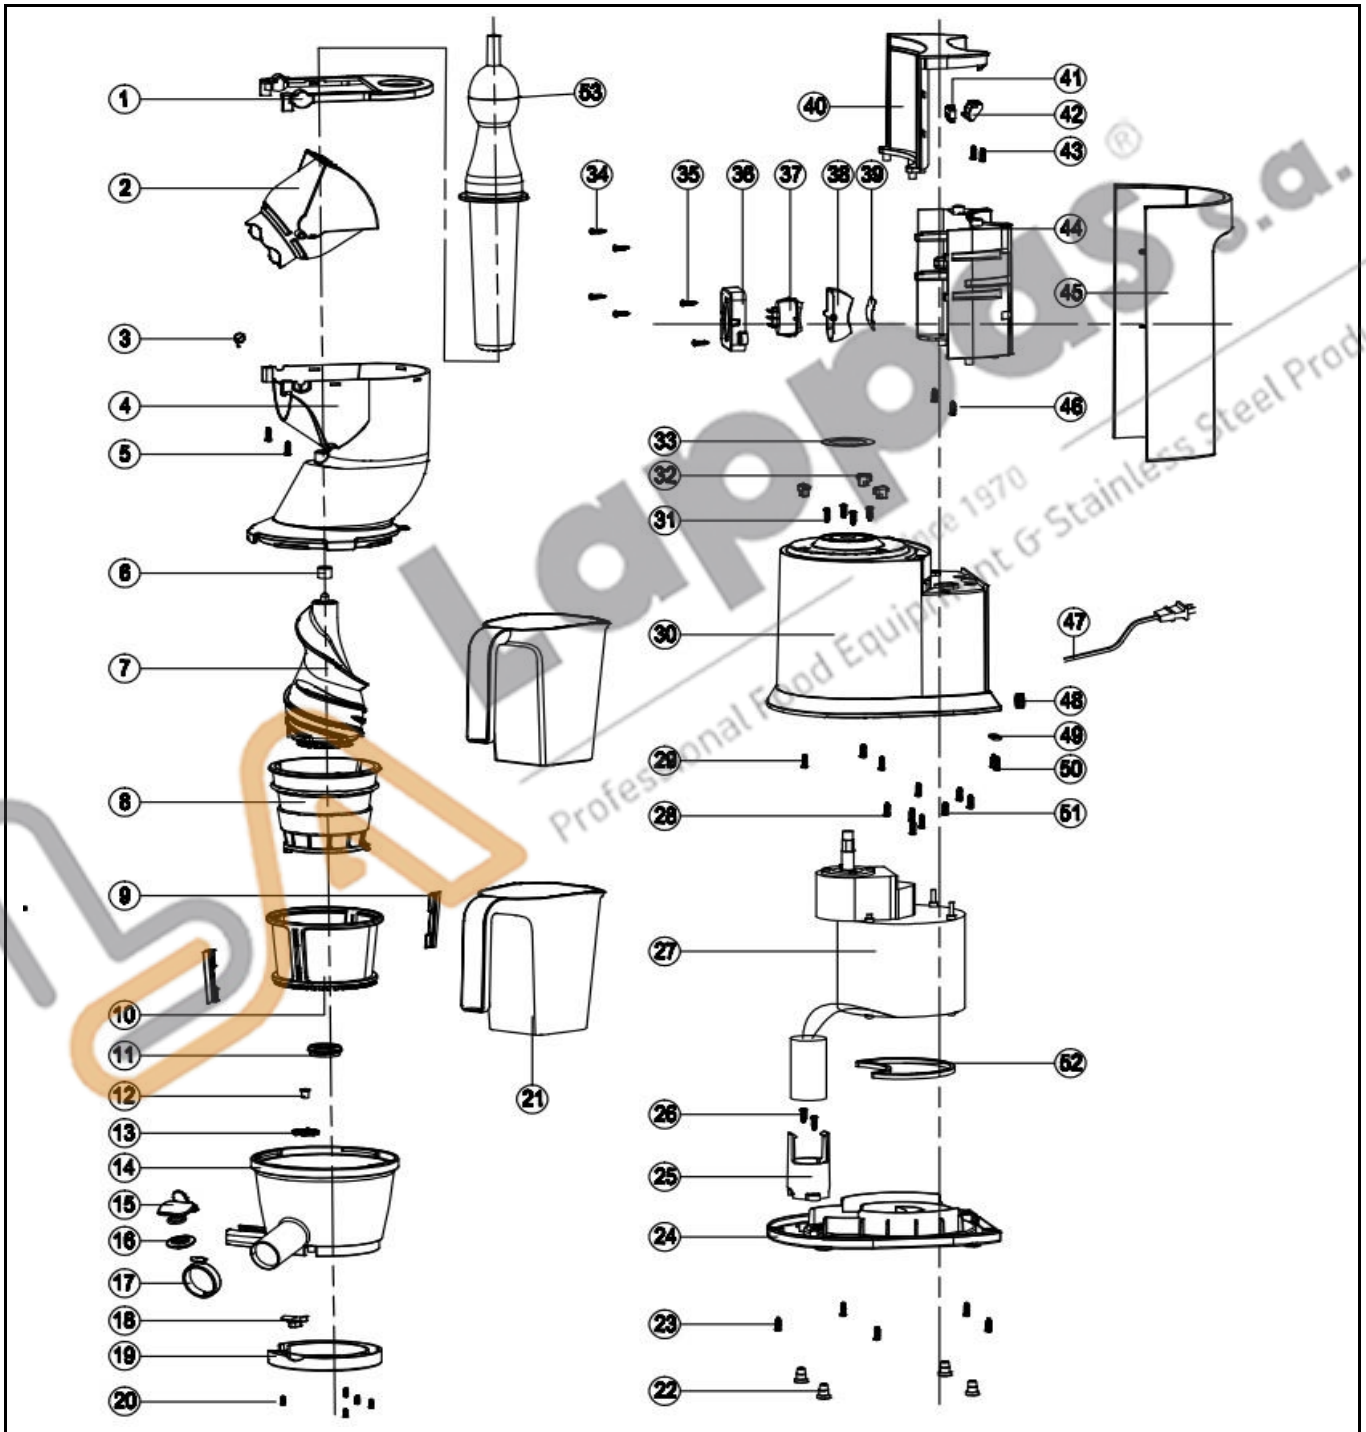

Bill of materials (BOM)

 Hendi B.V. Steenoven 21 3911 TX Rhenen The Netherlands	Batch #	Appliance part#
	170038 and up	221044
	Description	
Slow juicer		

Date	07-09-2017	Revision #	Revision version
Revision	First bill of materials (BOM)		

Item	Description	Part#	Quantity	Remark	Picture
1	Hopper cover	nss	1	Available as 943113	
2	Hopper	nss	1	Available as 943113	
3	Torsion spring	nss	1	Available as 943113	
4	Hopper complete assembly	943113	1	Incl item 1,2,3,5 and 6	
5	Stainless steel screw M3x8mm	nss	2	Available as 943113	
6	Positioning sleeve	nss	1	Available as 943113	
7	Auger	943120	1		
8	Strainer	943137	1		
9	Filter cleaning silicone	943144	2		
10	Basket	943151	1		
11	Auger ring silicone	nss	1	Available as 943182	
12	Gear plunger	nss	1	Available as 943182	
13	Gear	nss	1	Available as 943182	
14	Juice bowl	943182	1	Incl item 11,12,13,14,18,19 and 20	
15	Stopper	943199	1	Incl item 16 and 17	
16	Silicone seal stopper	nss	1	Available as 943199	
17	Stand	nss	1	Available as 943199	
18	Mark baffle	nss	1	Available as 943182	
19	Bottom cover juice bowl	nss	1	Available as 943182	
20	Stainless steel screw M3x8mm	nss	5	Available as 943182	
21	Juice jug	n/a	1		
22	Feet	n/a	4		
23	Screw 3.5x12mm	n/a	5		
24	Bottom cover	n/a	1		
25	Holder capacitor	n/a	1		
26	Screw 3.5x10mm	n/a	2		
27	Motor 250W	943212	1		
28	Screw 3.5x10mm	n/a	4		
29	Screw 4x12mm	n/a	4		
30	Housing	n/a	1		
31	Screw 4x12mm	n/a	4		
32	Locking pin	n/a	3		
33	Sealing	n/a	1		
34	Screw 3.5x10mm	n/a	4		
35	Screw 3.5x12mm	n/a	2		
36	Bracket switch	n/a	1		
37	Switch	n/a	1		
38	Cover switch	n/a	1		
39	Sealing	n/a	1		
40	Top cover	n/a	1		
41	Micro switch	n/a	1		
42	Bracket microswitch	n/a	1		
43	Screw 3.5x12mm	n/a	2		
44	Bracket	n/a	1		
45	Handle	n/a	1		
46	Screw 3.5x12mm	n/a	2		
47	Power cord	n/a	1		
48	Heyco retainer	n/a	1		
49	Bracket	n/a	1		
50	Screw 3.5x12mm	n/a	2		
51	Screw 3.5x12mm	n/a	2		
52	Damper	n/a	1		
53	Stick	943229	1		