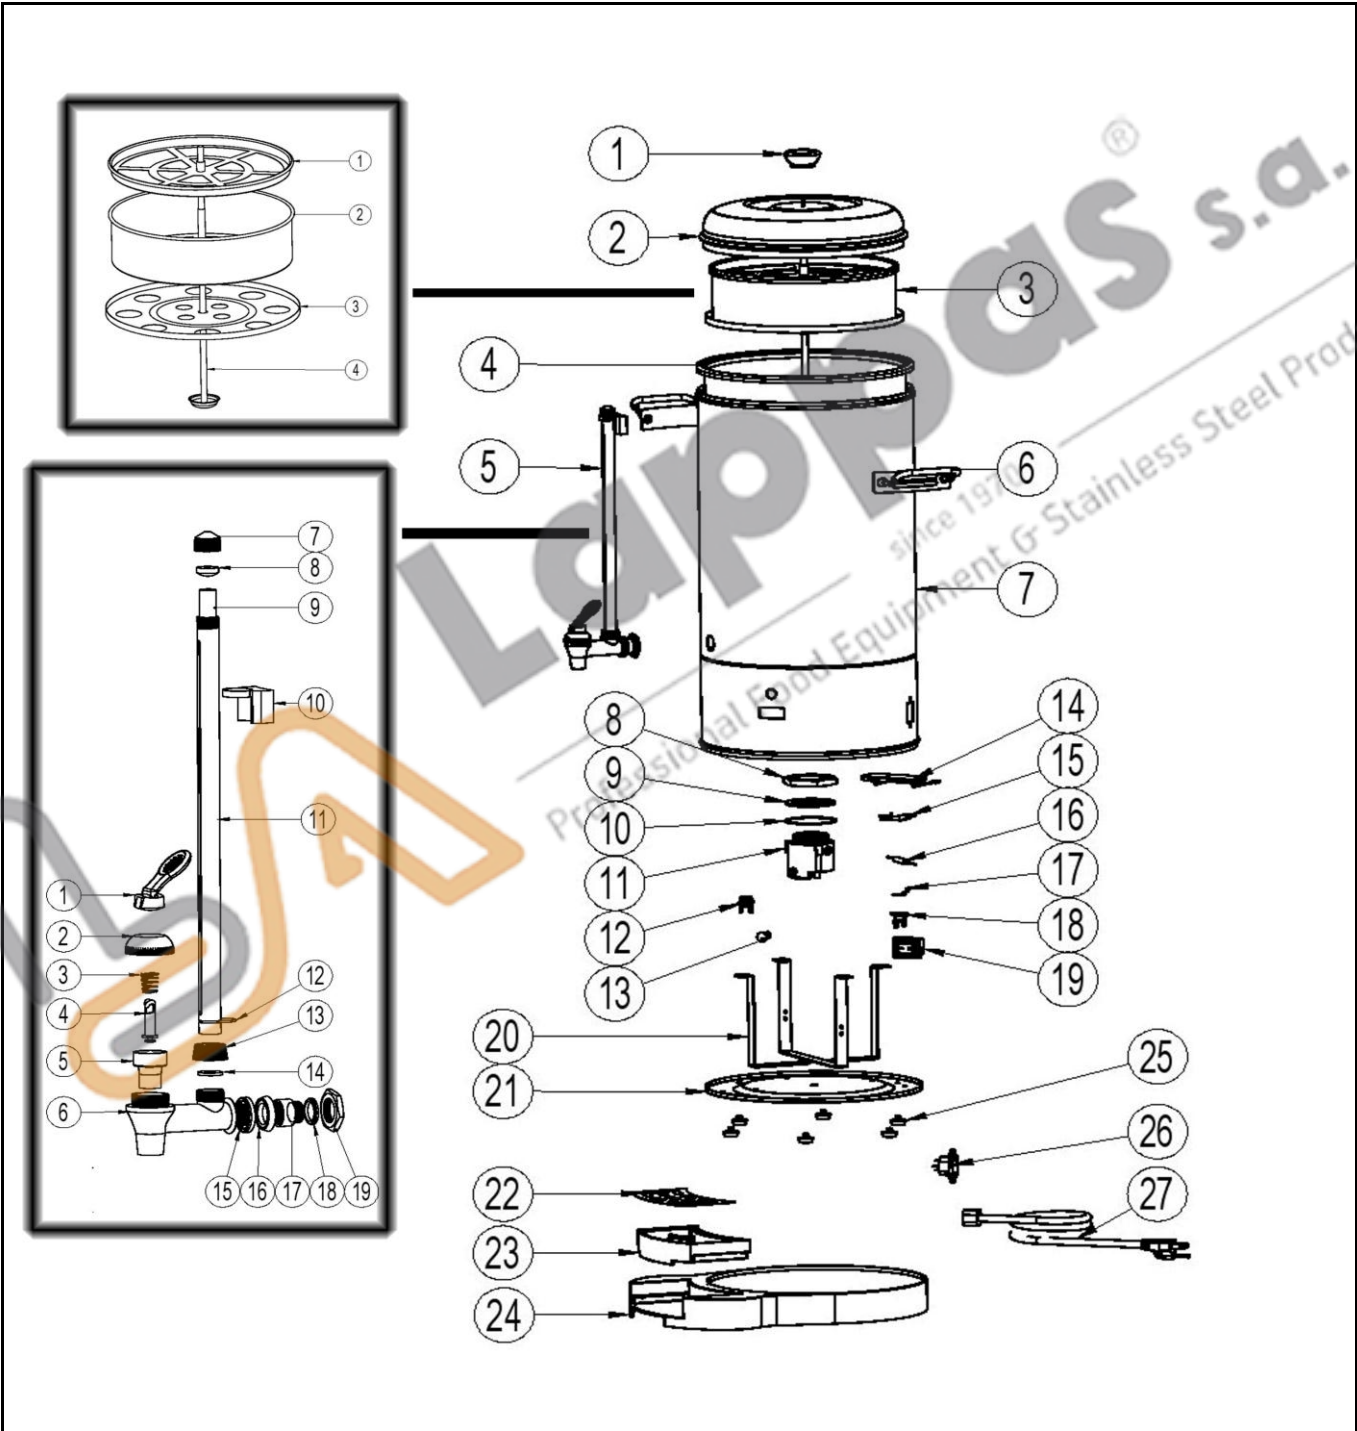

Drawing

Hendi B.V.
Steenoven 21
3911 TX Rheden
The Netherlands

Batch #
0000000

Appliance part#
211205

Description
Percolator double walled 10L

Date	07-05-2012	Revision #	Revision version
Revision	First bill of materials (BOM)